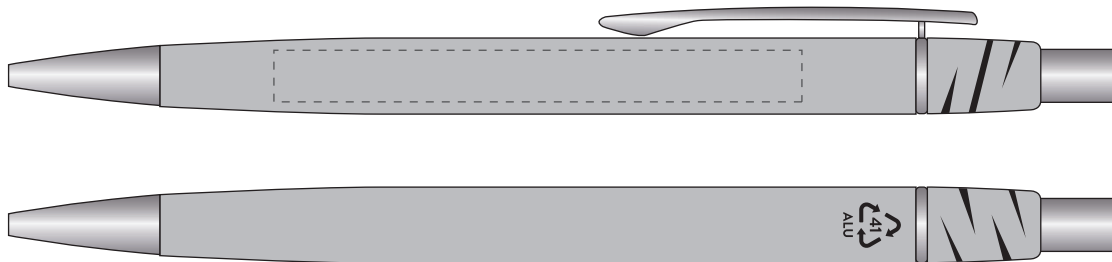

Your Ref:	Quantity:	Product Code: TPC002025
Our Ref:	Version: 1	Product Colour: SILVER

PRINTING CONCERNS:**PRODUCT INFO:**

We stock this item in the following colours

**PANTONE REFERENCE(S)**
 Full colour printing

ARTWORK SCALE 100%

ARTWORK SCALE 100%

Digital print area: 70mm x 7mm

Product Image for visualisation
- colours may vary

The dashed line is to demonstrate print area and will not appear on your printed item